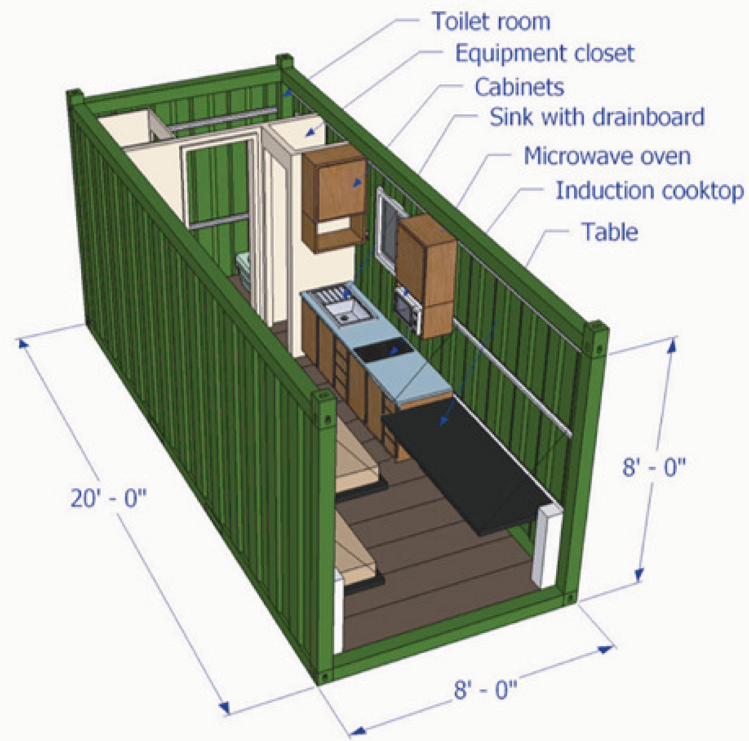

GORILLA DESIGN

AFFORDABLE • SUSTAINABLE • NOW

DISASTER RELIEF UNIT

Ships Entirely Self-Contained

980 Amp-Hours of AGM Battery

Sleeps Four + Toilet, Shower and Kitchen

720 Watt Photovoltaic System

Seismic, Water and Wind Resistant

Minimal Assembly Required, All Tools Included

Fully Insulated For Hot and Cold Climates

Convection Microwave and Induction Cooktop

Bioremediating Toilet

Onboard Infinitus Aqua Water Filtration System

12 Volt Refrigerator/Freezer